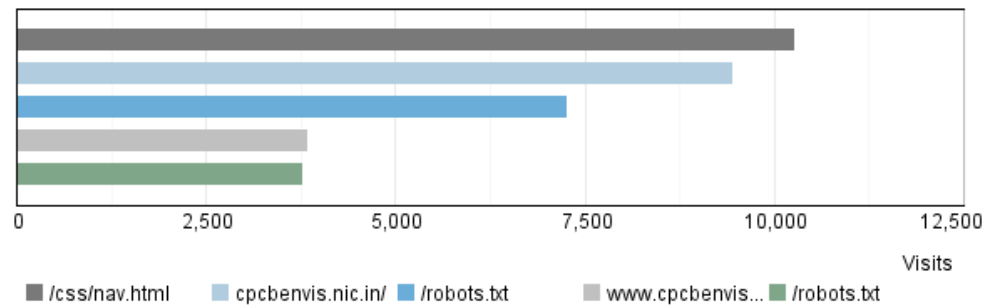

1 Apr, 2015 (12:00 AM) - 31 Mar, 2016 (11:59 PM)

Pages

Referring Site

Visitor Summary

Visitors	148,294
Visitors Who Visited Once	134,358
Visitors Who Visited More Than Once	13,936
Average Visits per Visitor	1.77

Visit Summary

Visits	263,092
Average per Day	718
Average Visit Duration	00:20:36
Median Visit Duration	00:04:15
International Visits	64.51%
Visits of Unknown Origin	0.37%
Visits from Your Country: India (IN)	35.12%

Exit Pages

Page View Summary

Page Views	6,721,785
Average per Day	18,365
Average Page Views per Visit	25.55

New vs. Returning Visitors Trend

Hit Summary

Successful Hits for Entire Site	8,618,061
Average Hits per Day	23,546
Home Page Hits	33,490