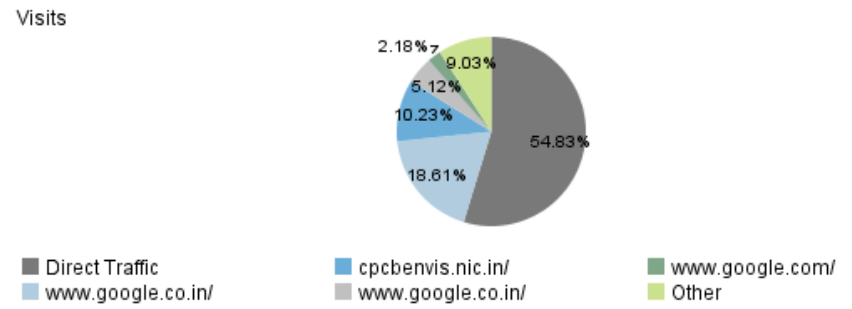

1 Apr, 2015 (12:00 AM) - 31 Mar, 2016 (11:59 PM)

Pages

Referring Site

Visitor Summary

Visitors	148,294
Visitors Who Visited Once	134,358
Visitors Who Visited More Than Once	13,936
Average Visits per Visitor	1.77

Visit Summary

Visits	263,092
Average per Day	718
Average Visit Duration	00:20:36
Median Visit Duration	00:04:15
International Visits	64.51%
Visits of Unknown Origin	0.37%
Visits from Your Country: India (IN)	35.12%

Exit Pages

Page View Summary

Page Views	6,721,785
Average per Day	18,365
Average Page Views per Visit	25.55

New vs. Returning Visitors Trend

Hit Summary

Successful Hits for Entire Site	8,618,061
Average Hits per Day	23,546
Home Page Hits	33,490