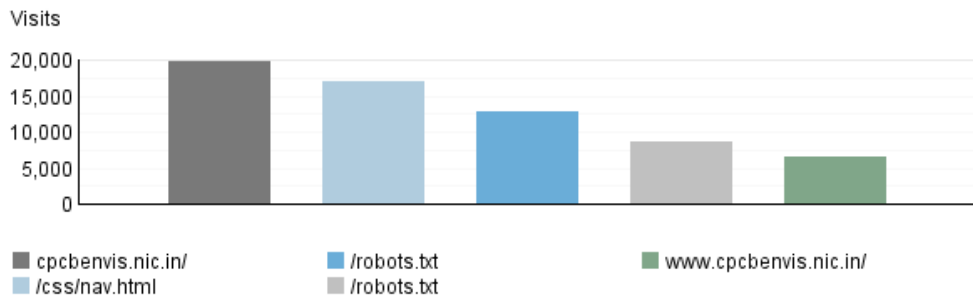

<http://www.cpcbenvis.nic.in>
Overview Dashboard

This dashboard provides an overview of the data available in the report template. You can click a graph title to navigate to the corresponding report page.

1 Apr, 2015 (12:00 AM) - 31 Mar, 2016 (11:59 PM)

Pages

Referring Site

Visitor Summary

Visitors	148,294
Visitors Who Visited Once	134,358
Visitors Who Visited More Than Once	13,936
Average Visits per Visitor	1.77

Visit Summary

Visits	263,092
Average per Day	718
Average Visit Duration	00:20:36
Median Visit Duration	00:04:15
International Visits	64.51%
Visits of Unknown Origin	0.37%
Visits from Your Country: India (IN)	35.12%

Exit Pages

Page View Summary

Page Views	6,721,785
Average per Day	18,365
Average Page Views per Visit	25.55

New vs. Returning Visitors Trend

Hit Summary

Successful Hits for Entire Site	8,618,061
Average Hits per Day	23,546
Home Page Hits	33,490