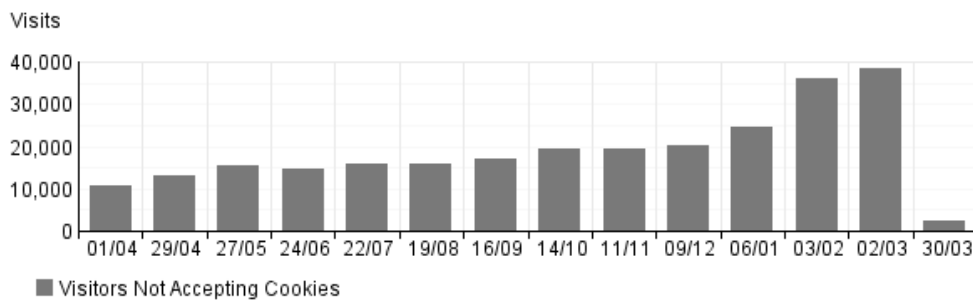

1 Apr, 2015 (12:00 AM) - 31 Mar, 2016 (11:59 PM)

Pages

Referring Site

Visitor Summary

Visitors	148,294
Visitors Who Visited Once	134,358
Visitors Who Visited More Than Once	13,936
Average Visits per Visitor	1.77

Visit Summary

Visits	263,092
Average per Day	718
Average Visit Duration	00:20:36
Median Visit Duration	00:04:15
International Visits	64.51%
Visits of Unknown Origin	0.37%
Visits from Your Country: India (IN)	35.12%

Exit Pages

Page View Summary

Page Views	6,721,785
Average per Day	18,365
Average Page Views per Visit	25.55

New vs. Returning Visitors Trend

Hit Summary

Successful Hits for Entire Site	8,618,061
Average Hits per Day	23,546
Home Page Hits	33,490