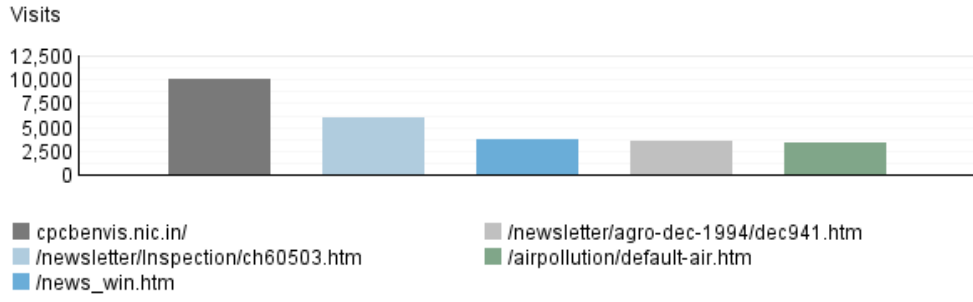

1 Apr, 2013 (12:00 AM) - 31 Mar, 2014 (11:59 PM)

**Pages**

**Referring Site**

**Visitor Summary**

Visitors	225,923
Visitors Who Visited Once	208,106
Visitors Who Visited More Than Once	17,817
Average Visits per Visitor	1.5

**Visit Summary**

Visits	337,788
Average per Day	925
Average Visit Duration	00:31:45
Median Visit Duration	00:08:51
International Visits	59.93%
Visits of Unknown Origin	0.28%
Visits from Your Country: India (IN)	39.79%