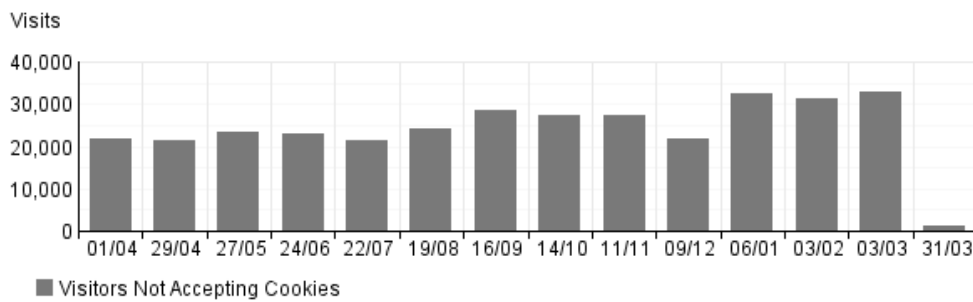

1 Apr, 2013 (12:00 AM) - 31 Mar, 2014 (11:59 PM)

**Pages**

**Referring Site**

**Visitor Summary**

Visitors	225,923
Visitors Who Visited Once	208,106
Visitors Who Visited More Than Once	17,817
Average Visits per Visitor	1.5

**Visit Summary**

Visits	337,788
Average per Day	925
Average Visit Duration	00:31:45
Median Visit Duration	00:08:51
International Visits	59.93%
Visits of Unknown Origin	0.28%
Visits from Your Country: India (IN)	39.79%

**Exit Pages**

**Page View Summary**

Page Views	2,946,287
Average per Day	8,072
Average Page Views per Visit	8.72

**New vs. Returning Visitors Trend**

**Hit Summary**

Successful Hits for Entire Site	4,044,545
Average Hits per Day	11,080
Home Page Hits	13,536