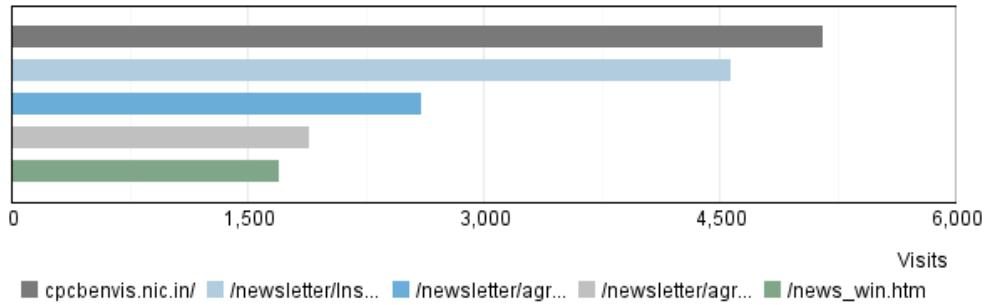

1 Apr, 2013 (12:00 AM) - 31 Mar, 2014 (11:59 PM)

**Pages**

**Referring Site**

**Visitor Summary**

Visitors	225,923
Visitors Who Visited Once	208,106
Visitors Who Visited More Than Once	17,817
Average Visits per Visitor	1.5

**Visit Summary**

Visits	337,788
Average per Day	925
Average Visit Duration	00:31:45
Median Visit Duration	00:08:51
International Visits	59.93%
Visits of Unknown Origin	0.28%
Visits from Your Country: India (IN)	39.79%

**Exit Pages**

**Page View Summary**

Page Views	2,946,287
Average per Day	8,072
Average Page Views per Visit	8.72

**New vs. Returning Visitors Trend**

**Hit Summary**

Successful Hits for Entire Site	4,044,545
Average Hits per Day	11,080
Home Page Hits	13,536