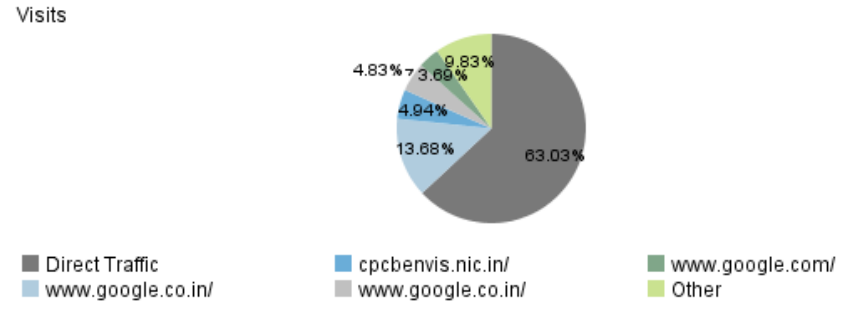

1 Apr, 2013 (12:00 AM) - 31 Mar, 2014 (11:59 PM)

**Pages**

**Referring Site**

**Visitor Summary**

Visitors	225,923
Visitors Who Visited Once	208,106
Visitors Who Visited More Than Once	17,817
Average Visits per Visitor	1.5

**Visit Summary**

Visits	337,788
Average per Day	925
Average Visit Duration	00:31:45
Median Visit Duration	00:08:51
International Visits	59.93%
Visits of Unknown Origin	0.28%
Visits from Your Country: India (IN)	39.79%

**Exit Pages**

**Page View Summary**

Page Views	2,946,287
Average per Day	8,072
Average Page Views per Visit	8.72

**New vs. Returning Visitors Trend**

**Hit Summary**

Successful Hits for Entire Site	4,044,545
Average Hits per Day	11,080
Home Page Hits	13,536