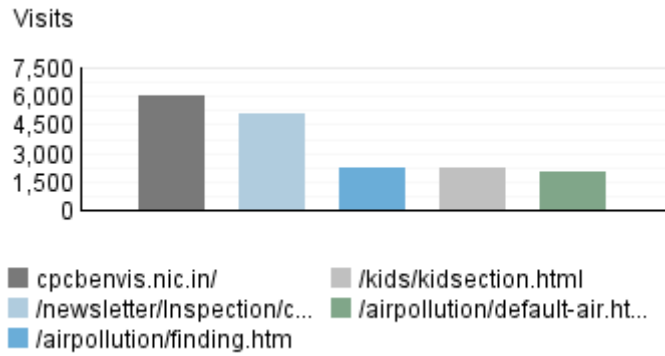

<http://www.cpcbenvis.nic.in>

Overview Dashboard

This dashboard provides an overview of the data available in the report template. You can click a graph title to navigate to the corresponding report page.

1 Apr, 2012 (12:00 AM) - 31 Mar, 2013 (11:59 PM)

Pages