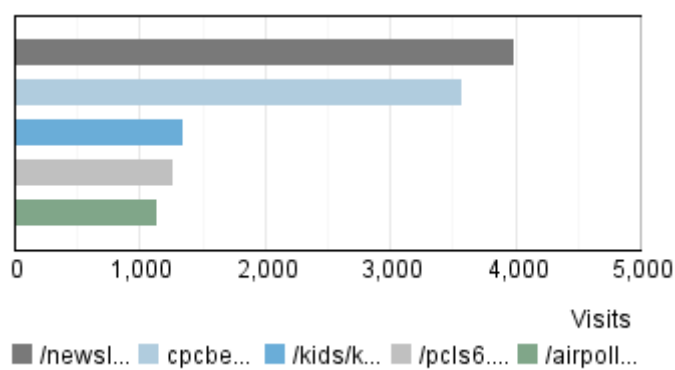

Exit Pages

Page View Summary

Page Views	1,846,859
Average per Day	5,059
Average Page Views per Visit	10.37