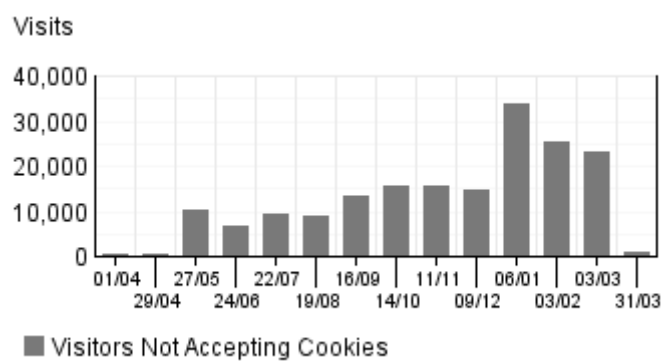

New vs. Returning Visitors Trend

Hit Summary

Successful Hits for Entire Site	2,515,748
Average Hits per Day	6,892
Home Page Hits	8,780

This report was created on Friday, 30 June, 2017 - 11:00:17 AM