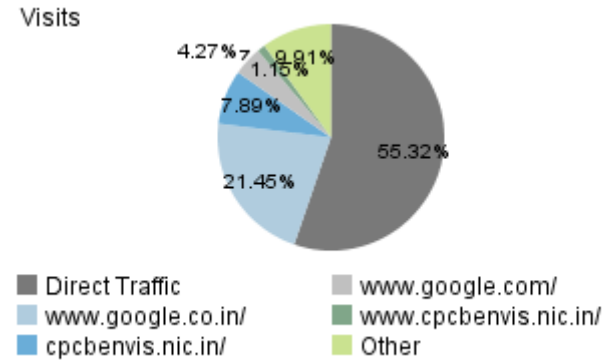

### Visitor Summary

Visitors	118,702
Visitors Who Visited Once	108,512
Visitors Who Visited More Than Once	10,190
Average Visits per Visitor	1.5

### Visit Summary

Visits	178,140
Average per Day	488
Average Visit Duration	00:16:26
Median Visit Duration	00:02:53
International Visits	68.88%
Visits of Unknown Origin	0.39%
Visits from Your Country: India (IN)	30.72%

### Page View Summary

Page Views	1,846,859
Average per Day	5,059
Average Page Views per Visit	10.37

### Hit Summary

Successful Hits for Entire Site	2,515,748
Average Hits per Day	6,892
Home Page Hits	8,780

This report was created on Friday, 30 June, 2017 - 11:00:17 AM