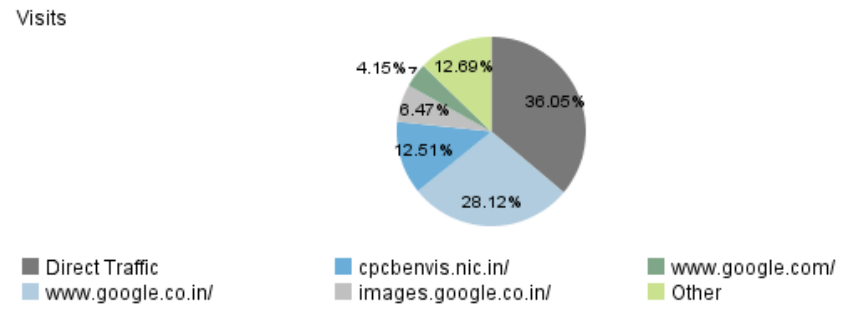

1 Apr, 2009 (12:00 AM) - 31 Mar, 2010 (11:59 PM)

Pages

Referring Site

Visitor Summary

Visitors	115,985
Visitors Who Visited Once	105,210
Visitors Who Visited More Than Once	10,775
Average Visits per Visitor	1.42

Visit Summary

Visits	165,034
Average per Day	452
Average Visit Duration	00:22:02
Median Visit Duration	00:02:52
International Visits	49.85%
Visits of Unknown Origin	0.46%
Visits from Your Country: India (IN)	49.69%

Exit Pages

Page View Summary

Page Views	967,522
Average per Day	2,650
Average Page Views per Visit	5.86

New vs. Returning Visitors Trend

Hit Summary

Successful Hits for Entire Site	2,270,536
Average Hits per Day	6,220
Home Page Hits	24,893