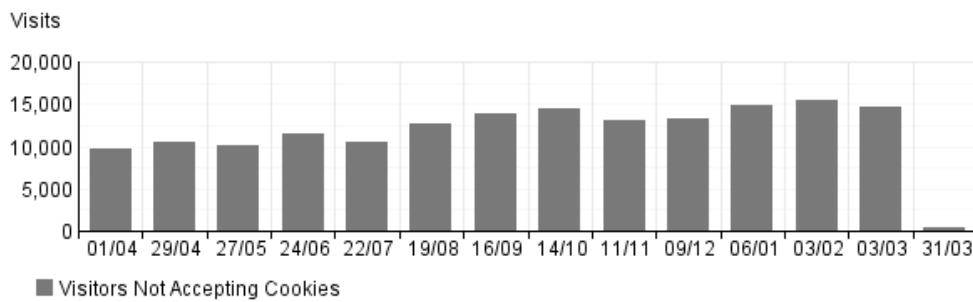

1 Apr, 2009 (12:00 AM) - 31 Mar, 2010 (11:59 PM)

Pages

Referring Site

Visitor Summary

Visitors	115,985
Visitors Who Visited Once	105,210
Visitors Who Visited More Than Once	10,775
Average Visits per Visitor	1.42

Visit Summary

Visits	165,034
Average per Day	452
Average Visit Duration	00:22:02
Median Visit Duration	00:02:52
International Visits	49.85%
Visits of Unknown Origin	0.46%
Visits from Your Country: India (IN)	49.69%

Exit Pages

Page View Summary

Page Views	967,522
Average per Day	2,650
Average Page Views per Visit	5.86

New vs. Returning Visitors Trend

Hit Summary

Successful Hits for Entire Site	2,270,536
Average Hits per Day	6,220
Home Page Hits	24,893