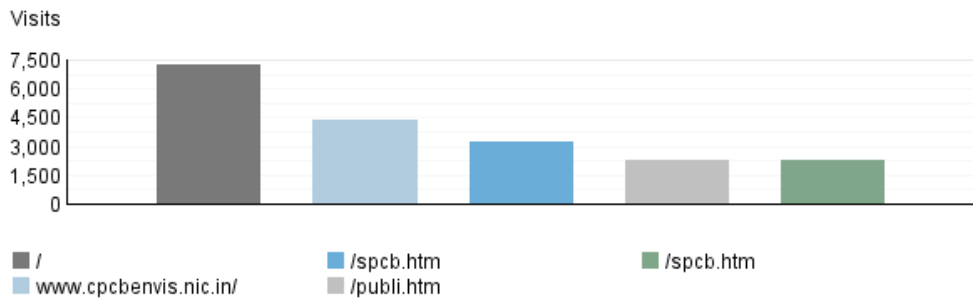

1 Apr, 2009 (12:00 AM) - 31 Mar, 2010 (11:59 PM)

Pages

Referring Site

Visitor Summary

Visitors	115,985
Visitors Who Visited Once	105,210
Visitors Who Visited More Than Once	10,775
Average Visits per Visitor	1.42

Visit Summary

Visits	165,034
Average per Day	452
Average Visit Duration	00:22:02
Median Visit Duration	00:02:52
International Visits	49.85%
Visits of Unknown Origin	0.46%
Visits from Your Country: India (IN)	49.69%

Exit Pages

Page View Summary

Page Views	967,522
Average per Day	2,650
Average Page Views per Visit	5.86

New vs. Returning Visitors Trend

Hit Summary

Successful Hits for Entire Site	2,270,536
Average Hits per Day	6,220
Home Page Hits	24,893