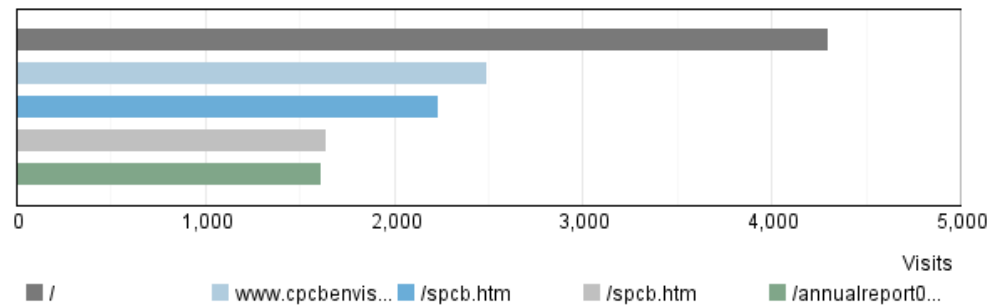

1 Apr, 2009 (12:00 AM) - 31 Mar, 2010 (11:59 PM)

Pages

Referring Site

Visitor Summary

Visitors	115,985
Visitors Who Visited Once	105,210
Visitors Who Visited More Than Once	10,775
Average Visits per Visitor	1.42

Visit Summary

Visits	165,034
Average per Day	452
Average Visit Duration	00:22:02
Median Visit Duration	00:02:52
International Visits	49.85%
Visits of Unknown Origin	0.46%
Visits from Your Country: India (IN)	49.69%

Exit Pages

Page View Summary

Page Views	967,522
Average per Day	2,650
Average Page Views per Visit	5.86

New vs. Returning Visitors Trend

Hit Summary

Successful Hits for Entire Site	2,270,536
Average Hits per Day	6,220
Home Page Hits	24,893