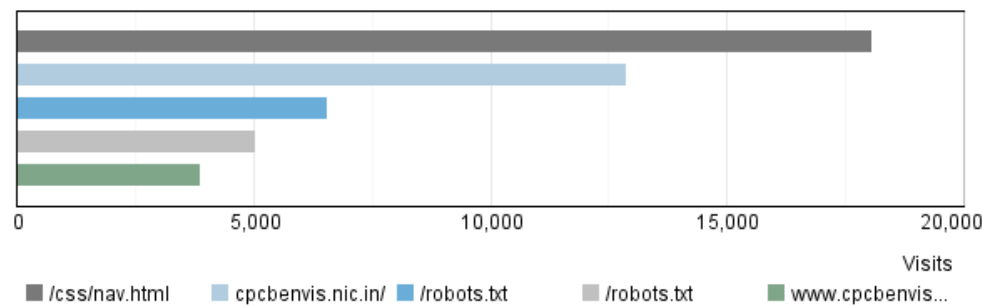

Pages

Referring Site

Visitor Summary

Visitors	398,159
Visitors Who Visited Once	371,612
Visitors Who Visited More Than Once	26,547
Average Visits per Visitor	1.44

Visit Summary

Visits	574,801
Average per Day	1,570
Average Visit Duration	00:21:57
Median Visit Duration	00:02:22
International Visits	63.13%
Visits of Unknown Origin	0.28%
Visits from Your Country: India (IN)	36.59%

Exit Pages

Page View Summary

Page Views	7,135,855
Average per Day	19,496
Average Page Views per Visit	12.41

New vs. Returning Visitors Trend

Hit Summary

Successful Hits for Entire Site	9,812,027
Average Hits per Day	26,808
Home Page Hits	40,060