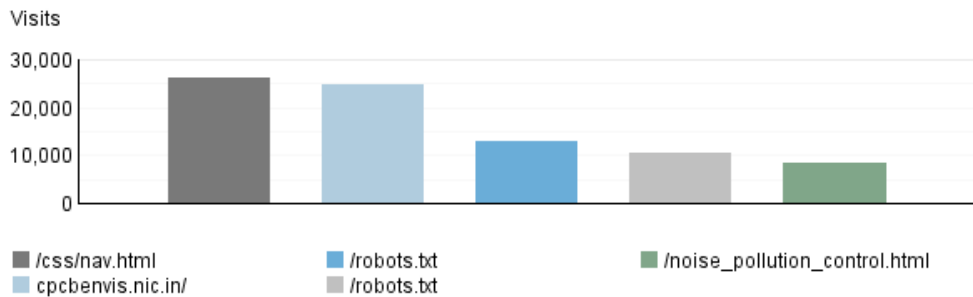

<http://www.cpcbenvis.nic.in>

Overview Dashboard

This dashboard provides an overview of the data available in the report template. You can click a graph title to navigate to the corresponding report page.

1 Jan, 2016 (12:00 AM) - 31 Dec, 2016 (11:59 PM)

Pages