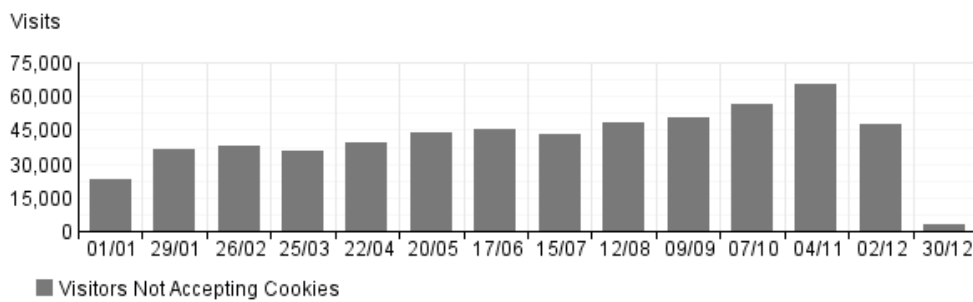

Pages

Referring Site

Visitor Summary

Visitors	398,159
Visitors Who Visited Once	371,612
Visitors Who Visited More Than Once	26,547
Average Visits per Visitor	1.44

Visit Summary

Visits	574,801
Average per Day	1,570
Average Visit Duration	00:21:57
Median Visit Duration	00:02:22
International Visits	63.13%
Visits of Unknown Origin	0.28%
Visits from Your Country: India (IN)	36.59%

Exit Pages

Page View Summary

Page Views	7,135,855
Average per Day	19,496
Average Page Views per Visit	12.41

New vs. Returning Visitors Trend

Hit Summary

Successful Hits for Entire Site	9,812,027
Average Hits per Day	26,808
Home Page Hits	40,060