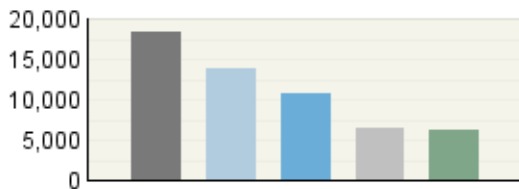

Pages

Visits

Referring Site

Visits

Visitor Summary

Visitors	98,316
Visitors Who Visited Once	87,247
Visitors Who Visited More Than Once	11,069
Average Visits per Visitor	1.91

Visit Summary

Visits	187,912
Average per Day	514
Average Visit Duration	00:21:00
Median Visit Duration	00:03:34
International Visits	66%
Visits of Unknown Origin	0%
Visits from Your Country: India (IN)	34%