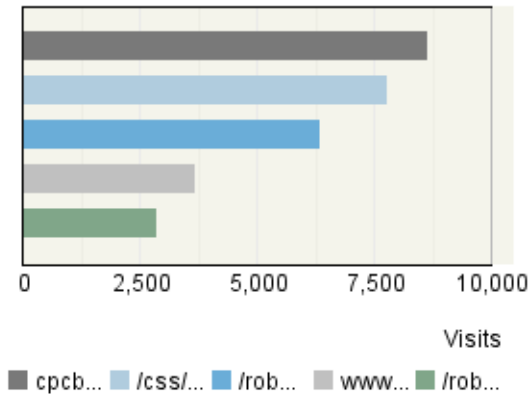

Pages

Visits

Referring Site

Visits

Visitor Summary

Visitors	98,316
Visitors Who Visited Once	87,247
Visitors Who Visited More Than Once	11,069
Average Visits per Visitor	1.91

Visit Summary

Visits	187,912
Average per Day	514
Average Visit Duration	00:21:00
Median Visit Duration	00:03:34
International Visits	66%
Visits of Unknown Origin	0%
Visits from Your Country: India (IN)	34%

Exit Pages

Page View Summary

Page Views	6,112,561
Average per Day	16,746
Average Page Views per Visit	32.53

New vs. Returning Visitors Trend

Hit Summary

Successful Hits for Entire Site	7,748,398
Average Hits per Day	21,228
Home Page Hits	30,165