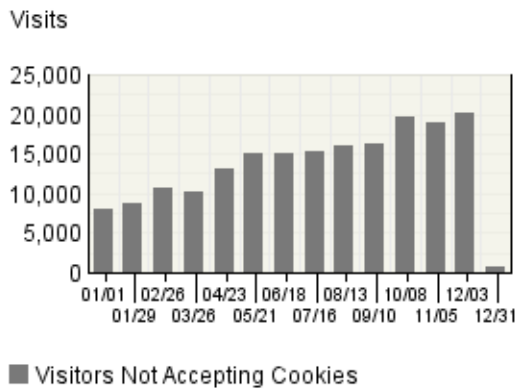

Pages

Visits

Referring Site

Visits

Visitor Summary

Visitors	98,316
Visitors Who Visited Once	87,247
Visitors Who Visited More Than Once	11,069
Average Visits per Visitor	1.91

Visit Summary

Visits	187,912
Average per Day	514
Average Visit Duration	00:21:00
Median Visit Duration	00:03:34
International Visits	66%
Visits of Unknown Origin	0%
Visits from Your Country: India (IN)	34%

Exit Pages

Page View Summary

Page Views	6,112,561
Average per Day	16,746
Average Page Views per Visit	32.53

New vs. Returning Visitors Trend

Hit Summary

Successful Hits for Entire Site	7,748,398
Average Hits per Day	21,228
Home Page Hits	30,165