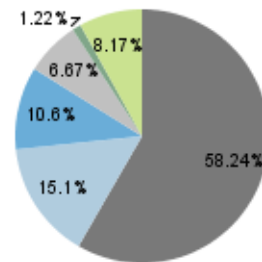

Copyright (C) 1996-2010 Webtrends Inc. All rights reserved.

Table of Contents

Overview Dashboard	1
--	---

Overview Dashboard

This dashboard provides an overview of the data available in the report template. You can click a graph title to navigate to the corresponding report page.

Pages

Visits

Referring Site

Visits

Visitor Summary

Visitors	98,316
Visitors Who Visited Once	87,247
Visitors Who Visited More Than Once	11,069
Average Visits per Visitor	1.91

Visit Summary

Visits	187,912
Average per Day	514
Average Visit Duration	00:21:00
Median Visit Duration	00:03:34
International Visits	66%
Visits of Unknown Origin	0%
Visits from Your Country: India (IN)	34%