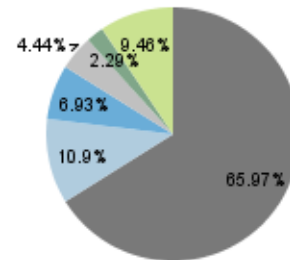

Referring Site

Visits

Direct Traffic
 cpcbenvis.nic.in/

 www.google.co.in/
 www.google.com/

 www.google.co.in/
 Other

Visitor Summary

Visitors	161,439
Visitors Who Visited Once	147,393
Visitors Who Visited More Than Once	14,046
Average Visits per Visitor	1.67

Visit Summary

Visits	270,328
Average per Day	740
Average Visit Duration	00:28:05
Median Visit Duration	00:12:14
International Visits	63%
Visits of Unknown Origin	0%
Visits from Your Country: India (IN)	37%