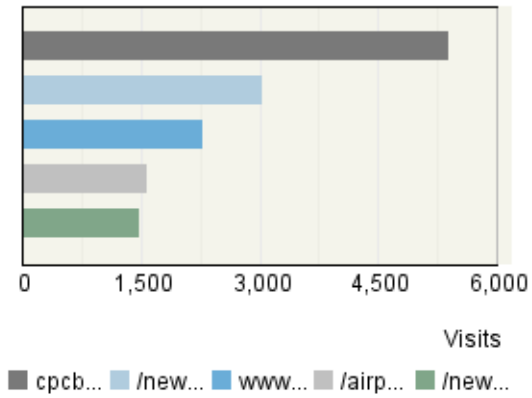

 www.google.co.in/
 www.google.com/

 www.google.co.in/
 Other

Visitor Summary

Visitors	161,439
Visitors Who Visited Once	147,393
Visitors Who Visited More Than Once	14,046
Average Visits per Visitor	1.67

Visit Summary

Visits	270,328
Average per Day	740
Average Visit Duration	00:28:05
Median Visit Duration	00:12:14
International Visits	63%
Visits of Unknown Origin	0%
Visits from Your Country: India (IN)	37%

Exit Pages

Page View Summary

Page Views	4,232,311
Average per Day	11,595
Average Page Views per Visit	15.66

New vs. Returning Visitors Trend

Hit Summary

Successful Hits for Entire Site	5,362,560
Average Hits per Day	14,691
Home Page Hits	18,040