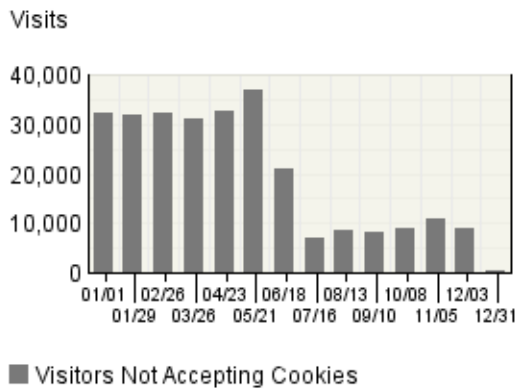

Visit Summary

Visits	270,328
Average per Day	740
Average Visit Duration	00:28:05
Median Visit Duration	00:12:14
International Visits	63%
Visits of Unknown Origin	0%
Visits from Your Country: India (IN)	37%

Exit Pages

Page View Summary

Page Views	4,232,311
Average per Day	11,595
Average Page Views per Visit	15.66

New vs. Returning Visitors Trend

Hit Summary

Successful Hits for Entire Site	5,362,560
Average Hits per Day	14,691
Home Page Hits	18,040