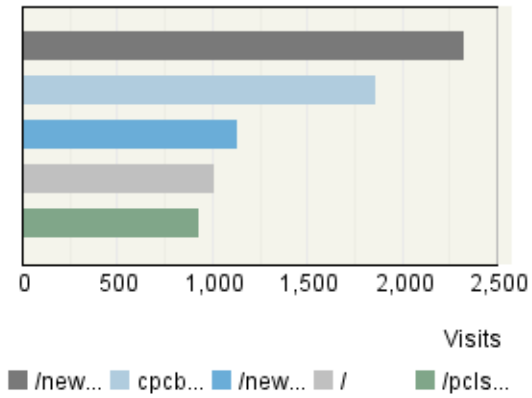

Pages

Visits

Referring Site

Visits

Visitor Summary

Visitors	65,656
Visitors Who Visited Once	59,564
Visitors Who Visited More Than Once	6,092
Average Visits per Visitor	1.5

Visit Summary

Visits	98,228
Average per Day	268
Average Visit Duration	00:15:25
Median Visit Duration	00:03:06
International Visits	63%
Visits of Unknown Origin	0%
Visits from Your Country: India (IN)	37%

Exit Pages

Page View Summary

Page Views	1,162,038
Average per Day	3,174
Average Page Views per Visit	11.83

New vs. Returning Visitors Trend

Hit Summary

Successful Hits for Entire Site	1,617,615
Average Hits per Day	4,419
Home Page Hits	5,693