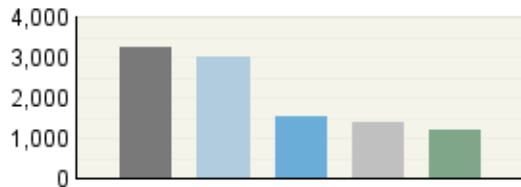

Pages

Visits

Referring Site

Visits

Visitor Summary

Visitors	65,656
Visitors Who Visited Once	59,564
Visitors Who Visited More Than Once	6,092
Average Visits per Visitor	1.5

Visit Summary

Visits	98,228
Average per Day	268
Average Visit Duration	00:15:25
Median Visit Duration	00:03:06
International Visits	63%
Visits of Unknown Origin	0%
Visits from Your Country: India (IN)	37%