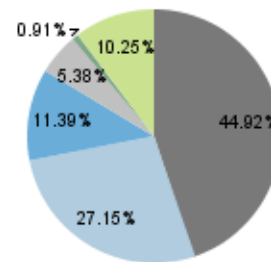

Copyright (C) 1996-2010 Webtrends Inc. All rights reserved.

Table of Contents

Overview Dashboard	1
--	---

Overview Dashboard

This dashboard provides an overview of the data available in the report template. You can click a graph title to navigate to the corresponding report page.

Pages

Visits

Referring Site

Visits

Visitor Summary

Visitors	65,656
Visitors Who Visited Once	59,564
Visitors Who Visited More Than Once	6,092
Average Visits per Visitor	1.5

Visit Summary

Visits	98,228
Average per Day	268
Average Visit Duration	00:15:25
Median Visit Duration	00:03:06
International Visits	63%
Visits of Unknown Origin	0%
Visits from Your Country: India (IN)	37%