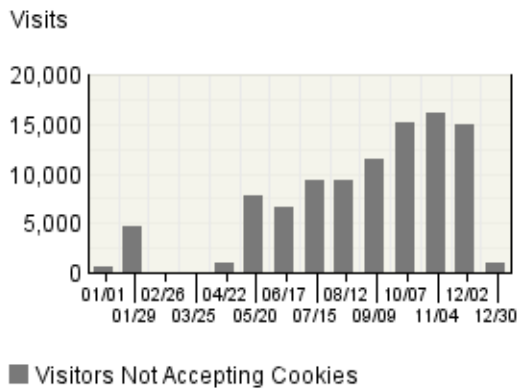

Pages

Visits

Referring Site

Visits

Visitor Summary

Visitors	65,656
Visitors Who Visited Once	59,564
Visitors Who Visited More Than Once	6,092
Average Visits per Visitor	1.5

Visit Summary

Visits	98,228
Average per Day	268
Average Visit Duration	00:15:25
Median Visit Duration	00:03:06
International Visits	63%
Visits of Unknown Origin	0%
Visits from Your Country: India (IN)	37%

Exit Pages

Page View Summary

Page Views	1,162,038
Average per Day	3,174
Average Page Views per Visit	11.83

New vs. Returning Visitors Trend

Hit Summary

Successful Hits for Entire Site	1,617,615
Average Hits per Day	4,419
Home Page Hits	5,693