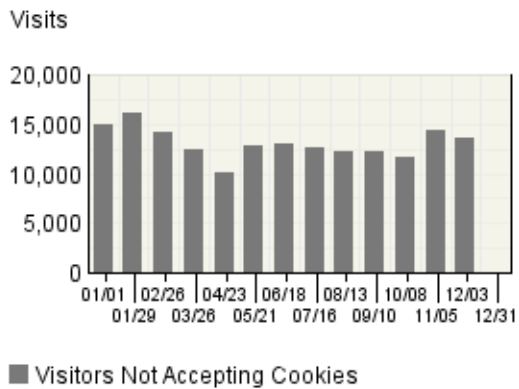

New vs. Returning Visitors Trend

Hit Summary

Successful Hits for Entire Site	1,655,993
Average Hits per Day	4,536
Home Page Hits	15,900