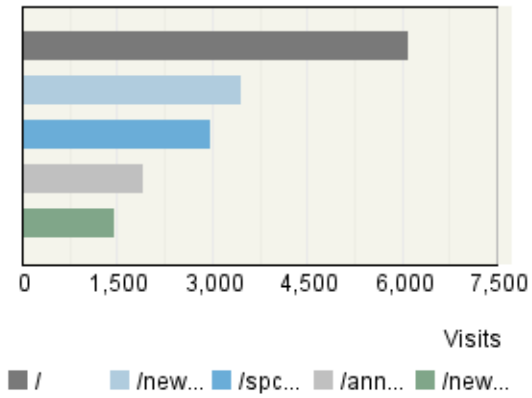

Exit Pages

Page View Summary

Page Views	693,625
Average per Day	1,900
Average Page Views per Visit	4.08