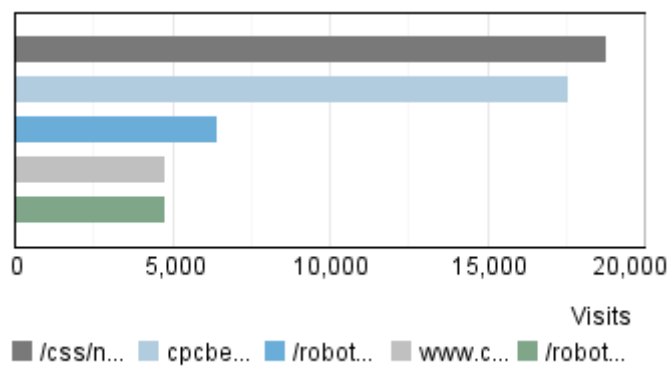

Exit Pages

Page View Summary

Page Views	7,299,512
Average per Day	19,998
Average Page Views per Visit	11.64