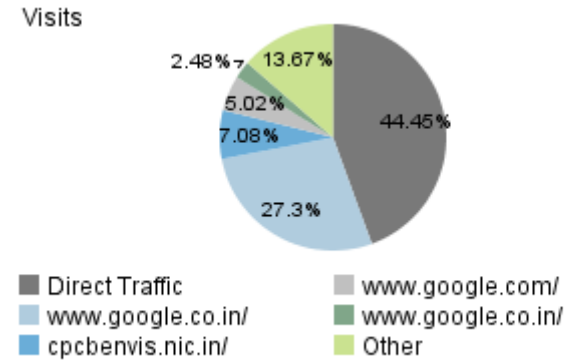

<http://www.cpcbenvis.nic.in>

Overview Dashboard

This dashboard provides an overview of the data available in the report template. You can click a graph title to navigate to the corresponding report page.

1 Apr, 2016 (12:00 AM) - 31 Mar, 2017 (11:59 PM)

Pages

Referring Site

Visitor Summary

Visitors	440,738
Visitors Who Visited Once	411,077
Visitors Who Visited More Than Once	29,661
Average Visits per Visitor	1.42

Visit Summary

Visits	626,899
Average per Day	1,717
Average Visit Duration	00:23:20
Median Visit Duration	00:02:01
International Visits	65.49%
Visits of Unknown Origin	0.26%
Visits from Your Country: India (IN)	34.25%

Exit Pages

Page View Summary

Page Views	7,299,512
Average per Day	19,998
Average Page Views per Visit	11.64

New vs. Returning Visitors Trend

Hit Summary

Successful Hits for Entire Site	10,022,763
Average Hits per Day	27,459
Home Page Hits	44,360