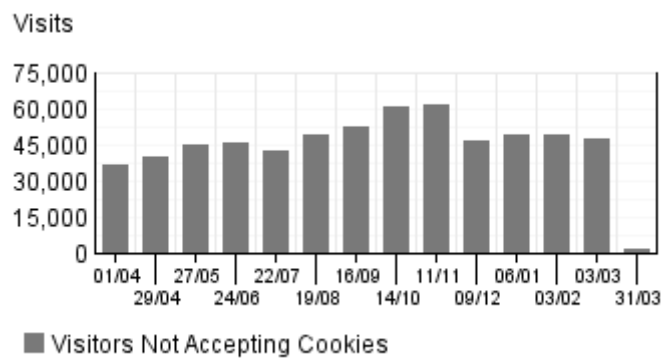

1 Apr, 2016 (12:00 AM) - 31 Mar, 2017 (11:59 PM)

Pages

Referring Site

Visitor Summary

Visitors	440,738
Visitors Who Visited Once	411,077
Visitors Who Visited More Than Once	29,661
Average Visits per Visitor	1.42

Visit Summary

Visits	626,899
Average per Day	1,717
Average Visit Duration	00:23:20
Median Visit Duration	00:02:01
International Visits	65.49%
Visits of Unknown Origin	0.26%
Visits from Your Country: India (IN)	34.25%

Exit Pages

Page View Summary

Page Views	7,299,512
Average per Day	19,998
Average Page Views per Visit	11.64

New vs. Returning Visitors Trend

Hit Summary

Successful Hits for Entire Site	10,022,763
Average Hits per Day	27,459
Home Page Hits	44,360