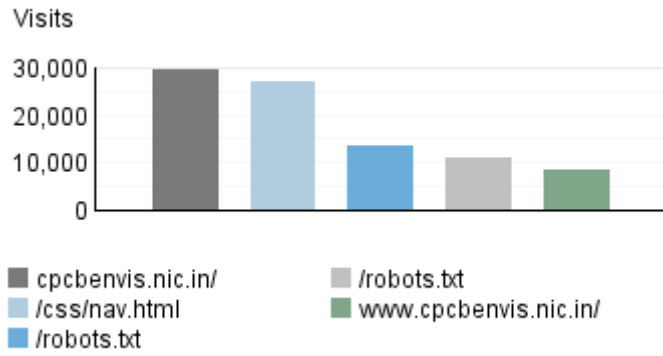

<http://www.cpcbenvis.nic.in>

Overview Dashboard

This dashboard provides an overview of the data available in the report template. You can click a graph title to navigate to the corresponding report page.

1 Apr, 2016 (12:00 AM) - 31 Mar, 2017 (11:59 PM)

Pages

Referring Site

Visitor Summary

Visitors	440,738
Visitors Who Visited Once	411,077
Visitors Who Visited More Than Once	29,661
Average Visits per Visitor	1.42

Visit Summary

Visits	626,899
Average per Day	1,717
Average Visit Duration	00:23:20
Median Visit Duration	00:02:01
International Visits	65.49%
Visits of Unknown Origin	0.26%
Visits from Your Country: India (IN)	34.25%