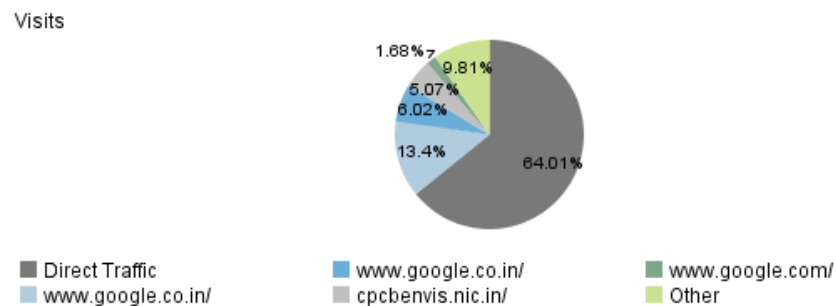

1 Apr, 2014 (12:00 AM) - 31 Mar, 2015 (11:59 PM)

**Pages**

**Referring Site**

**Visitor Summary**

Visitors	105,110
Visitors Who Visited Once	94,075
Visitors Who Visited More Than Once	11,035
Average Visits per Visitor	1.87

**Visit Summary**

Visits	196,852
Average per Day	539
Average Visit Duration	00:23:53
Median Visit Duration	00:10:34
International Visits	67.11%
Visits of Unknown Origin	0.38%
Visits from Your Country: India (IN)	32.51%

**Exit Pages**

**Page View Summary**

Page Views	4,325,690
Average per Day	11,851
Average Page Views per Visit	21.97

**New vs. Returning Visitors Trend**

**Hit Summary**

Successful Hits for Entire Site	5,456,982
Average Hits per Day	14,950
Home Page Hits	21,564