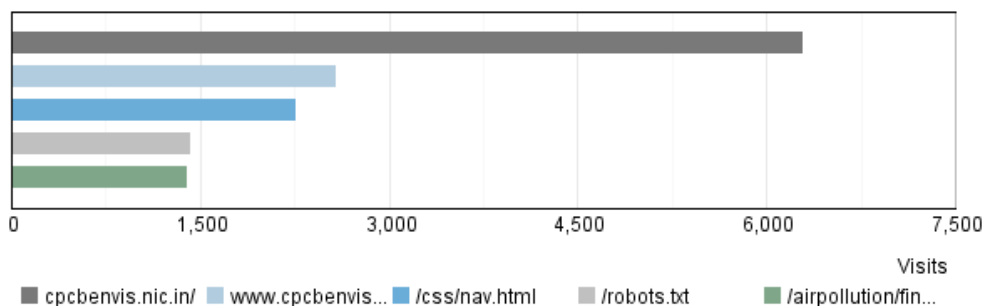

1 Apr, 2014 (12:00 AM) - 31 Mar, 2015 (11:59 PM)

**Pages**

**Referring Site**

**Visitor Summary**

Visitors	105,110
Visitors Who Visited Once	94,075
Visitors Who Visited More Than Once	11,035
Average Visits per Visitor	1.87

**Visit Summary**

Visits	196,852
Average per Day	539
Average Visit Duration	00:23:53
Median Visit Duration	00:10:34
International Visits	67.11%
Visits of Unknown Origin	0.38%
Visits from Your Country: India (IN)	32.51%

**Exit Pages**

**Page View Summary**

Page Views	4,325,690
Average per Day	11,851
Average Page Views per Visit	21.97

**New vs. Returning Visitors Trend**

**Hit Summary**

Successful Hits for Entire Site	5,456,982
Average Hits per Day	14,950
Home Page Hits	21,564