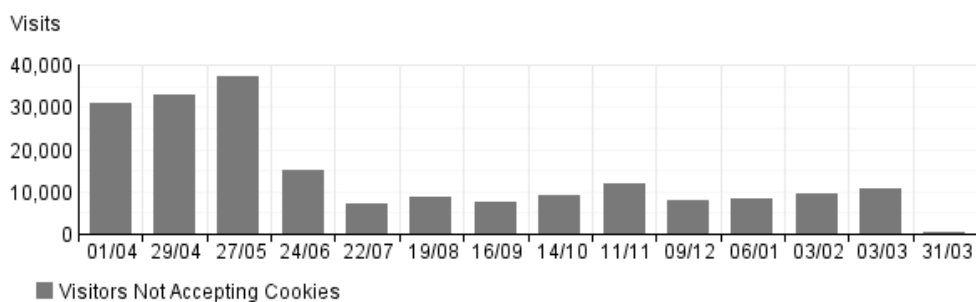

1 Apr, 2014 (12:00 AM) - 31 Mar, 2015 (11:59 PM)

**Pages**

**Referring Site**

**Visitor Summary**

Visitors	105,110
Visitors Who Visited Once	94,075
Visitors Who Visited More Than Once	11,035
Average Visits per Visitor	1.87

**Visit Summary**

Visits	196,852
Average per Day	539
Average Visit Duration	00:23:53
Median Visit Duration	00:10:34
International Visits	67.11%
Visits of Unknown Origin	0.38%
Visits from Your Country: India (IN)	32.51%

**Exit Pages**

**Page View Summary**

Page Views	4,325,690
Average per Day	11,851
Average Page Views per Visit	21.97

**New vs. Returning Visitors Trend**

**Hit Summary**

Successful Hits for Entire Site	5,456,982
Average Hits per Day	14,950
Home Page Hits	21,564