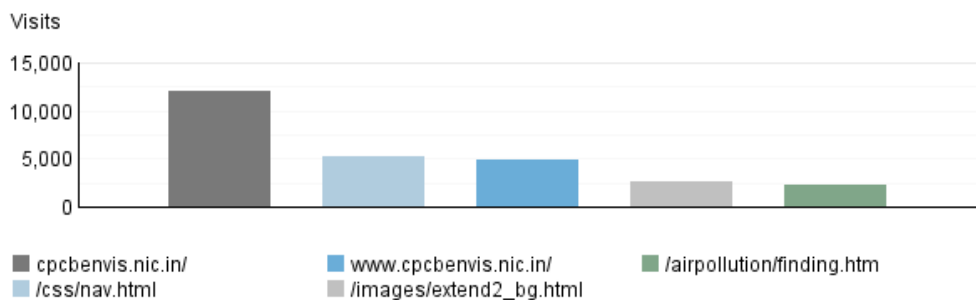

1 Apr, 2014 (12:00 AM) - 31 Mar, 2015 (11:59 PM)

**Pages**

**Referring Site**

**Visitor Summary**

Visitors	105,110
Visitors Who Visited Once	94,075
Visitors Who Visited More Than Once	11,035
Average Visits per Visitor	1.87

**Visit Summary**

Visits	196,852
Average per Day	539
Average Visit Duration	00:23:53
Median Visit Duration	00:10:34
International Visits	67.11%
Visits of Unknown Origin	0.38%
Visits from Your Country: India (IN)	32.51%

**Exit Pages**

**Page View Summary**

Page Views	4,325,690
Average per Day	11,851
Average Page Views per Visit	21.97

**New vs. Returning Visitors Trend**

**Hit Summary**

Successful Hits for Entire Site	5,456,982
Average Hits per Day	14,950
Home Page Hits	21,564