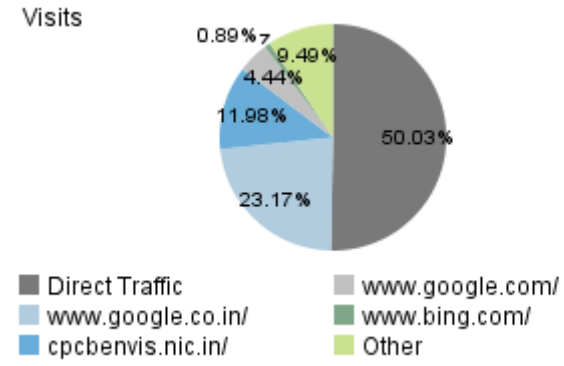

<http://www.cpcbenvis.nic.in>

Overview Dashboard

This dashboard provides an overview of the data available in the report template. You can click a graph title to navigate to the corresponding report page.

1 Apr, 2011 (12:00 AM) - 31 Mar, 2012 (11:59 PM)

Pages

Referring Site

Visitor Summary

Visitors	64,738
Visitors Who Visited Once	57,879
Visitors Who Visited More Than Once	6,859
Average Visits per Visitor	1.68

Visit Summary

Visits	108,525
Average per Day	296
Average Visit Duration	00:27:23
Median Visit Duration	00:02:25
International Visits	65.03%
Visits of Unknown Origin	0.29%
Visits from Your Country: India (IN)	34.68%

Exit Pages

Page View Summary

Page Views	337,942
Average per Day	923
Average Page Views per Visit	3.11

New vs. Returning Visitors Trend

Hit Summary

Successful Hits for Entire Site	773,140
Average Hits per Day	2,112
Home Page Hits	6,650