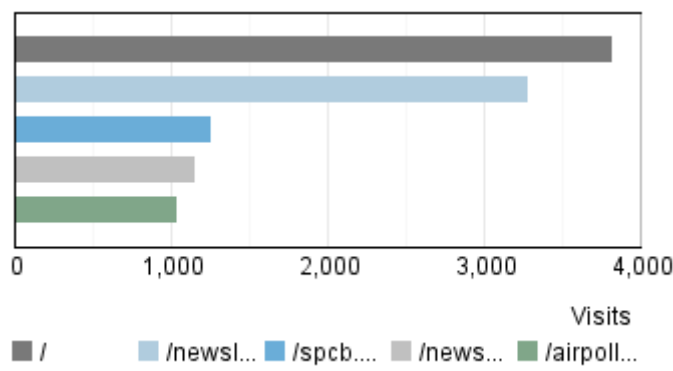

1 Apr, 2011 (12:00 AM) - 31 Mar, 2012 (11:59 PM)

Pages

Referring Site

Visitor Summary

Visitors	64,738
Visitors Who Visited Once	57,879
Visitors Who Visited More Than Once	6,859
Average Visits per Visitor	1.68

Visit Summary

Visits	108,525
Average per Day	296
Average Visit Duration	00:27:23
Median Visit Duration	00:02:25
International Visits	65.03%
Visits of Unknown Origin	0.29%
Visits from Your Country: India (IN)	34.68%

Exit Pages

Page View Summary

Page Views	337,942
Average per Day	923
Average Page Views per Visit	3.11

New vs. Returning Visitors Trend

Hit Summary

Successful Hits for Entire Site	773,140
Average Hits per Day	2,112
Home Page Hits	6,650