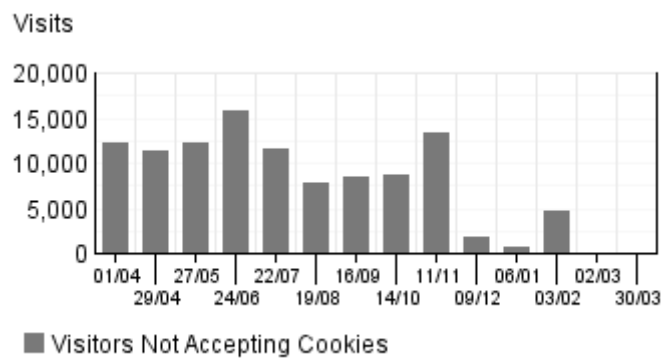

1 Apr, 2011 (12:00 AM) - 31 Mar, 2012 (11:59 PM)

Pages

Referring Site

Visitor Summary

Visitors	64,738
Visitors Who Visited Once	57,879
Visitors Who Visited More Than Once	6,859
Average Visits per Visitor	1.68

Visit Summary

Visits	108,525
Average per Day	296
Average Visit Duration	00:27:23
Median Visit Duration	00:02:25
International Visits	65.03%
Visits of Unknown Origin	0.29%
Visits from Your Country: India (IN)	34.68%

Exit Pages

Page View Summary

Page Views	337,942
Average per Day	923
Average Page Views per Visit	3.11

New vs. Returning Visitors Trend

Hit Summary

Successful Hits for Entire Site	773,140
Average Hits per Day	2,112
Home Page Hits	6,650