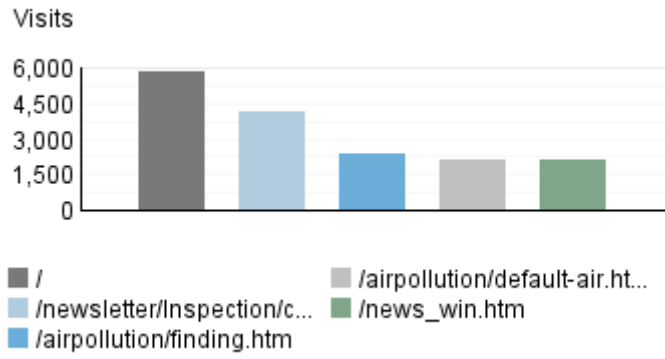

1 Apr, 2011 (12:00 AM) - 31 Mar, 2012 (11:59 PM)

Pages

Referring Site

Visitor Summary

Visitors	64,738
Visitors Who Visited Once	57,879
Visitors Who Visited More Than Once	6,859
Average Visits per Visitor	1.68

Visit Summary

Visits	108,525
Average per Day	296
Average Visit Duration	00:27:23
Median Visit Duration	00:02:25
International Visits	65.03%
Visits of Unknown Origin	0.29%
Visits from Your Country: India (IN)	34.68%

Exit Pages

Page View Summary

Page Views	337,942
Average per Day	923
Average Page Views per Visit	3.11

New vs. Returning Visitors Trend

Hit Summary

Successful Hits for Entire Site	773,140
Average Hits per Day	2,112
Home Page Hits	6,650