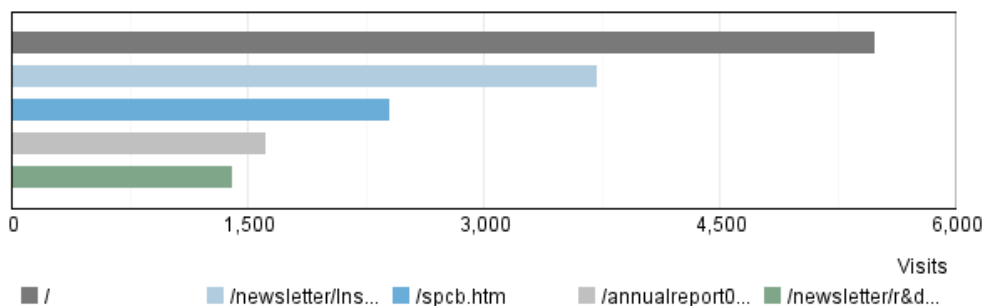

1 Apr, 2010 (12:00 AM) - 31 Mar, 2011 (11:59 PM)

**Pages**

**Referring Site**

**Visitor Summary**

Visitors	103,094
Visitors Who Visited Once	93,331
Visitors Who Visited More Than Once	9,763
Average Visits per Visitor	1.59

**Visit Summary**

Visits	164,030
Average per Day	449
Average Visit Duration	00:37:35
Median Visit Duration	00:02:34
International Visits	62.16%
Visits of Unknown Origin	0.35%
Visits from Your Country: India (IN)	37.50%

**Exit Pages**

**Page View Summary**

Page Views	647,681
Average per Day	1,774
Average Page Views per Visit	3.95

**New vs. Returning Visitors Trend**

**Hit Summary**

Successful Hits for Entire Site	1,453,362
Average Hits per Day	3,981
Home Page Hits	17,261