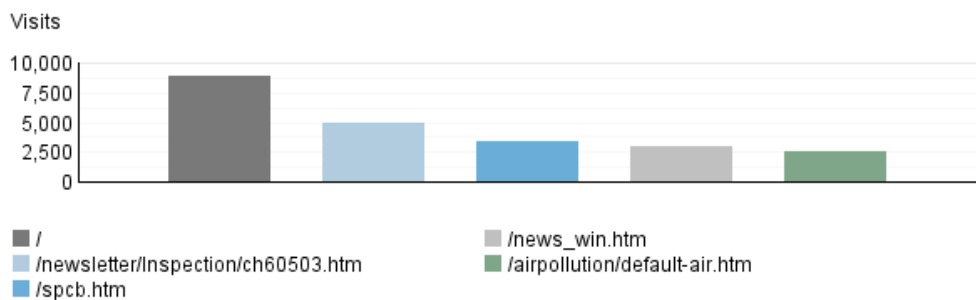

<http://www.cpcbenvis.nic.in>  
**Overview Dashboard**

This dashboard provides an overview of the data available in the report template. You can click a graph title to navigate to the corresponding report page.

1 Apr, 2010 (12:00 AM) - 31 Mar, 2011 (11:59 PM)

**Pages**

**Referring Site**

**Visitor Summary**

Visitors	103,094
Visitors Who Visited Once	93,331
Visitors Who Visited More Than Once	9,763
Average Visits per Visitor	1.59

**Visit Summary**

Visits	164,030
Average per Day	449
Average Visit Duration	00:37:35
Median Visit Duration	00:02:34
International Visits	62.16%
Visits of Unknown Origin	0.35%
Visits from Your Country: India (IN)	37.50%

**Exit Pages**

**Page View Summary**

Page Views	647,681
Average per Day	1,774
Average Page Views per Visit	3.95

**New vs. Returning Visitors Trend**

**Hit Summary**

Successful Hits for Entire Site	1,453,362
Average Hits per Day	3,981
Home Page Hits	17,261