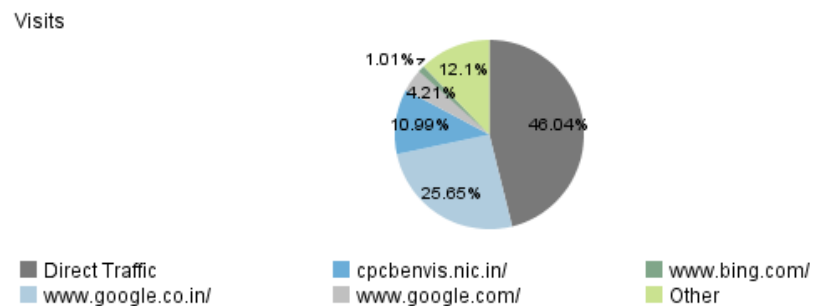

1 Apr, 2010 (12:00 AM) - 31 Mar, 2011 (11:59 PM)

**Pages**

**Referring Site**

**Visitor Summary**

Visitors	103,094
Visitors Who Visited Once	93,331
Visitors Who Visited More Than Once	9,763
Average Visits per Visitor	1.59

**Visit Summary**

Visits	164,030
Average per Day	449
Average Visit Duration	00:37:35
Median Visit Duration	00:02:34
International Visits	62.16%
Visits of Unknown Origin	0.35%
Visits from Your Country: India (IN)	37.50%

**Exit Pages**

**Page View Summary**

Page Views	647,681
Average per Day	1,774
Average Page Views per Visit	3.95

**New vs. Returning Visitors Trend**

**Hit Summary**

Successful Hits for Entire Site	1,453,362
Average Hits per Day	3,981
Home Page Hits	17,261