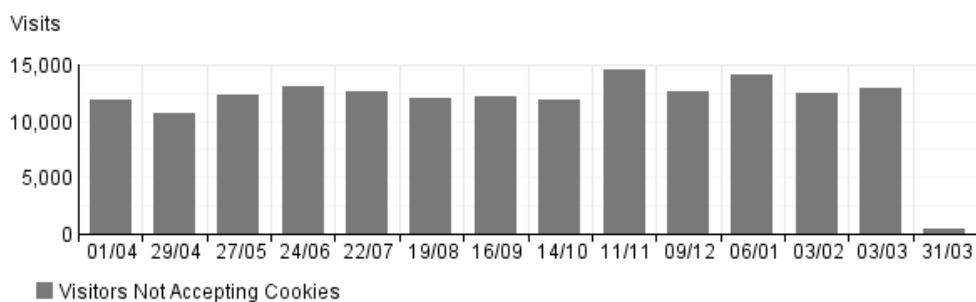

1 Apr, 2010 (12:00 AM) - 31 Mar, 2011 (11:59 PM)

**Pages**

**Referring Site**

**Visitor Summary**

Visitors	103,094
Visitors Who Visited Once	93,331
Visitors Who Visited More Than Once	9,763
Average Visits per Visitor	1.59

**Visit Summary**

Visits	164,030
Average per Day	449
Average Visit Duration	00:37:35
Median Visit Duration	00:02:34
International Visits	62.16%
Visits of Unknown Origin	0.35%
Visits from Your Country: India (IN)	37.50%

**Exit Pages**

**Page View Summary**

Page Views	647,681
Average per Day	1,774
Average Page Views per Visit	3.95

**New vs. Returning Visitors Trend**

**Hit Summary**

Successful Hits for Entire Site	1,453,362
Average Hits per Day	3,981
Home Page Hits	17,261